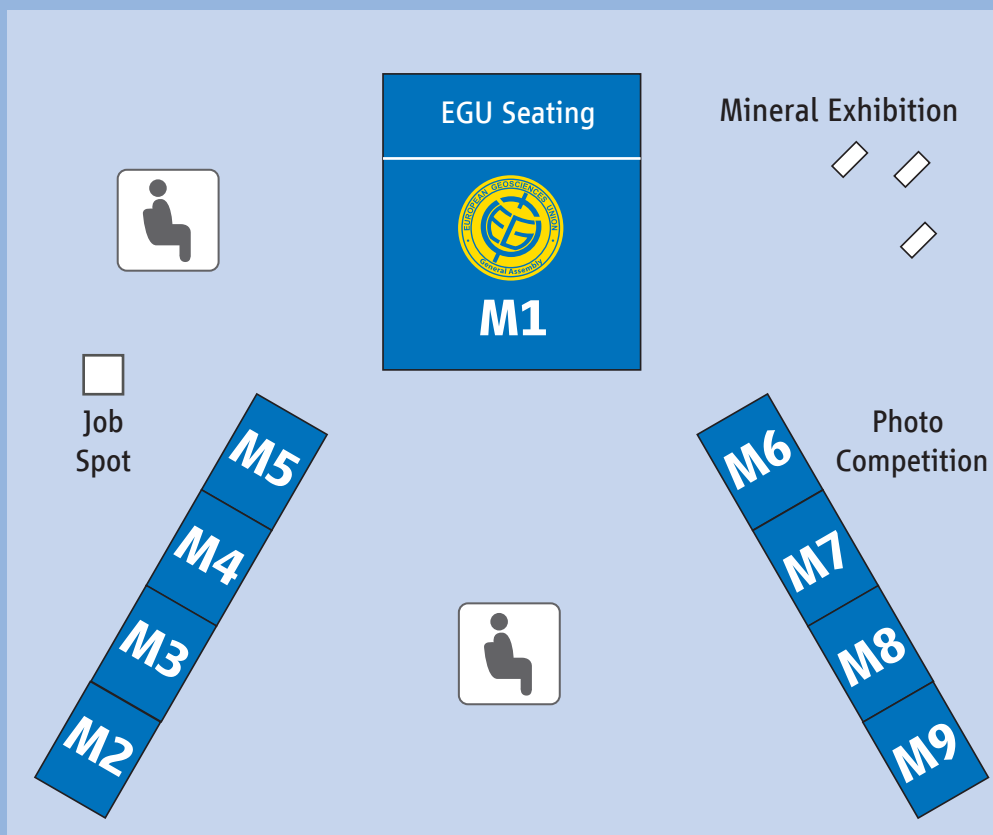

EGU General Assembly 2015

EGU & Friends

Hall X | Basement – Blue Level

- #M1 European Geosciences Union (EGU)
- #M2 Asia Oceania Geosciences Society (AOGS)
- #M3 The Geological Society of America (GSA)
- #M4/M5 EuroGeoSurveys (EGS)
- #M6 Japan Geoscience Union (JpGU)
- #M7 European Assoc. of Geoscientists & Engineers (EAGE)
- #M8/M9 American Geophysical Union (AGU)