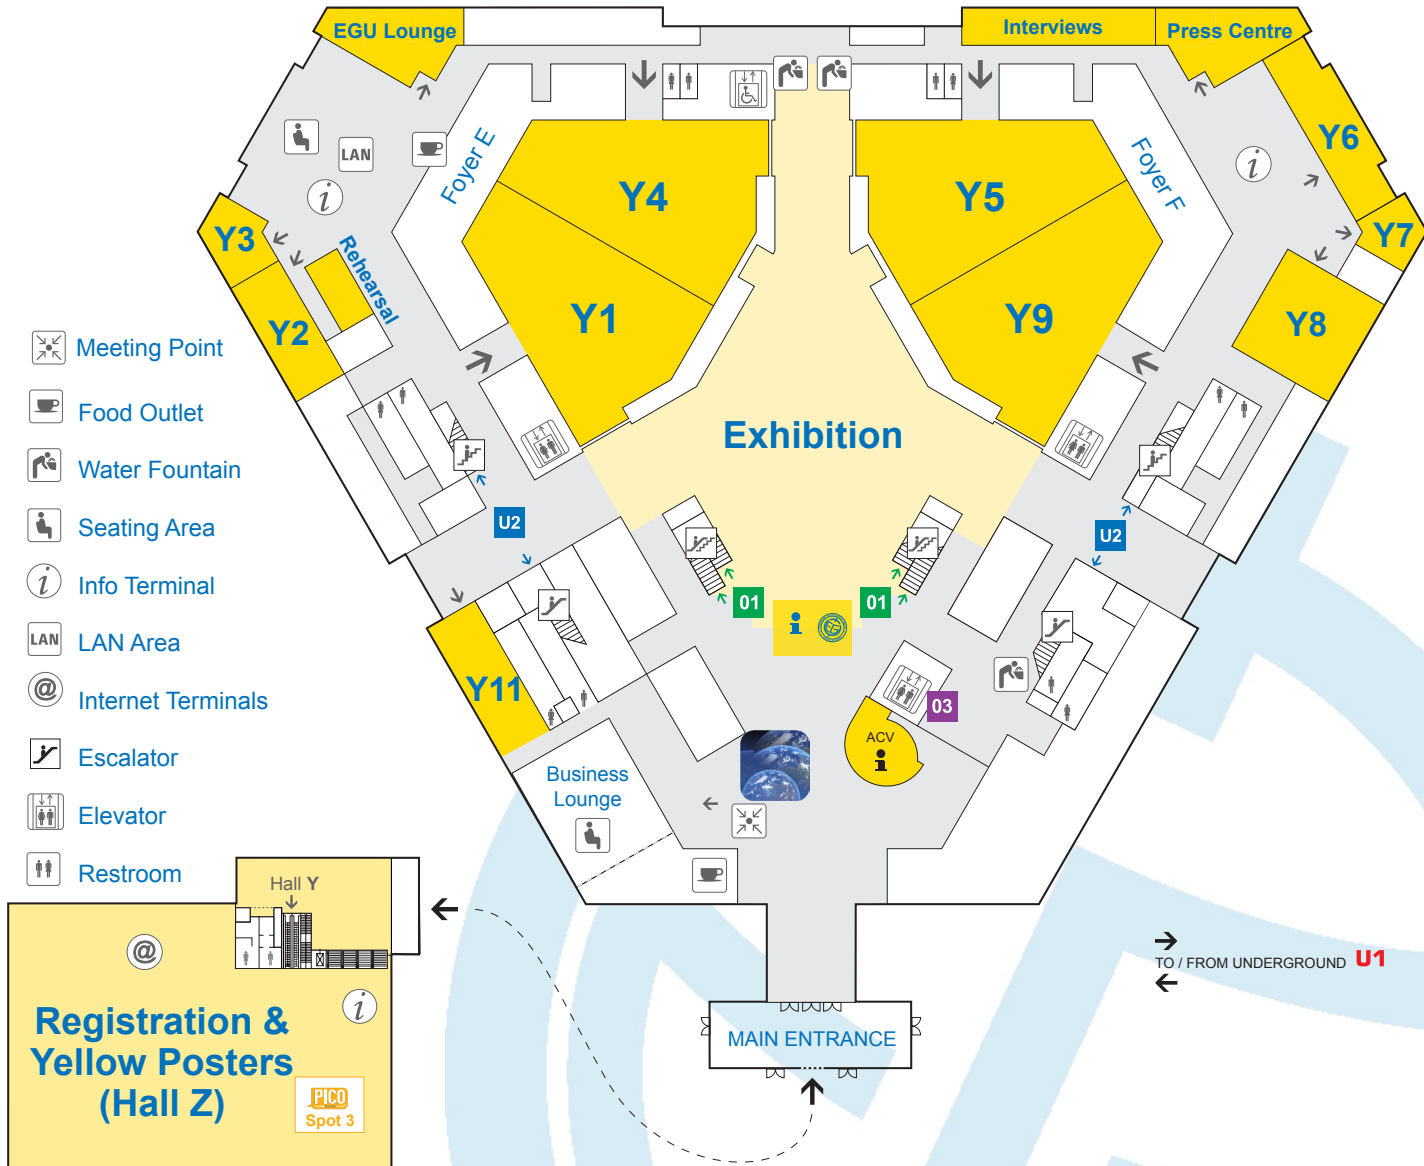

EGU General Assembly 2015

Yellow Level – Ground Floor

Exhibition | EGU Lounge | Press Centre

EXHIBITION SPOT