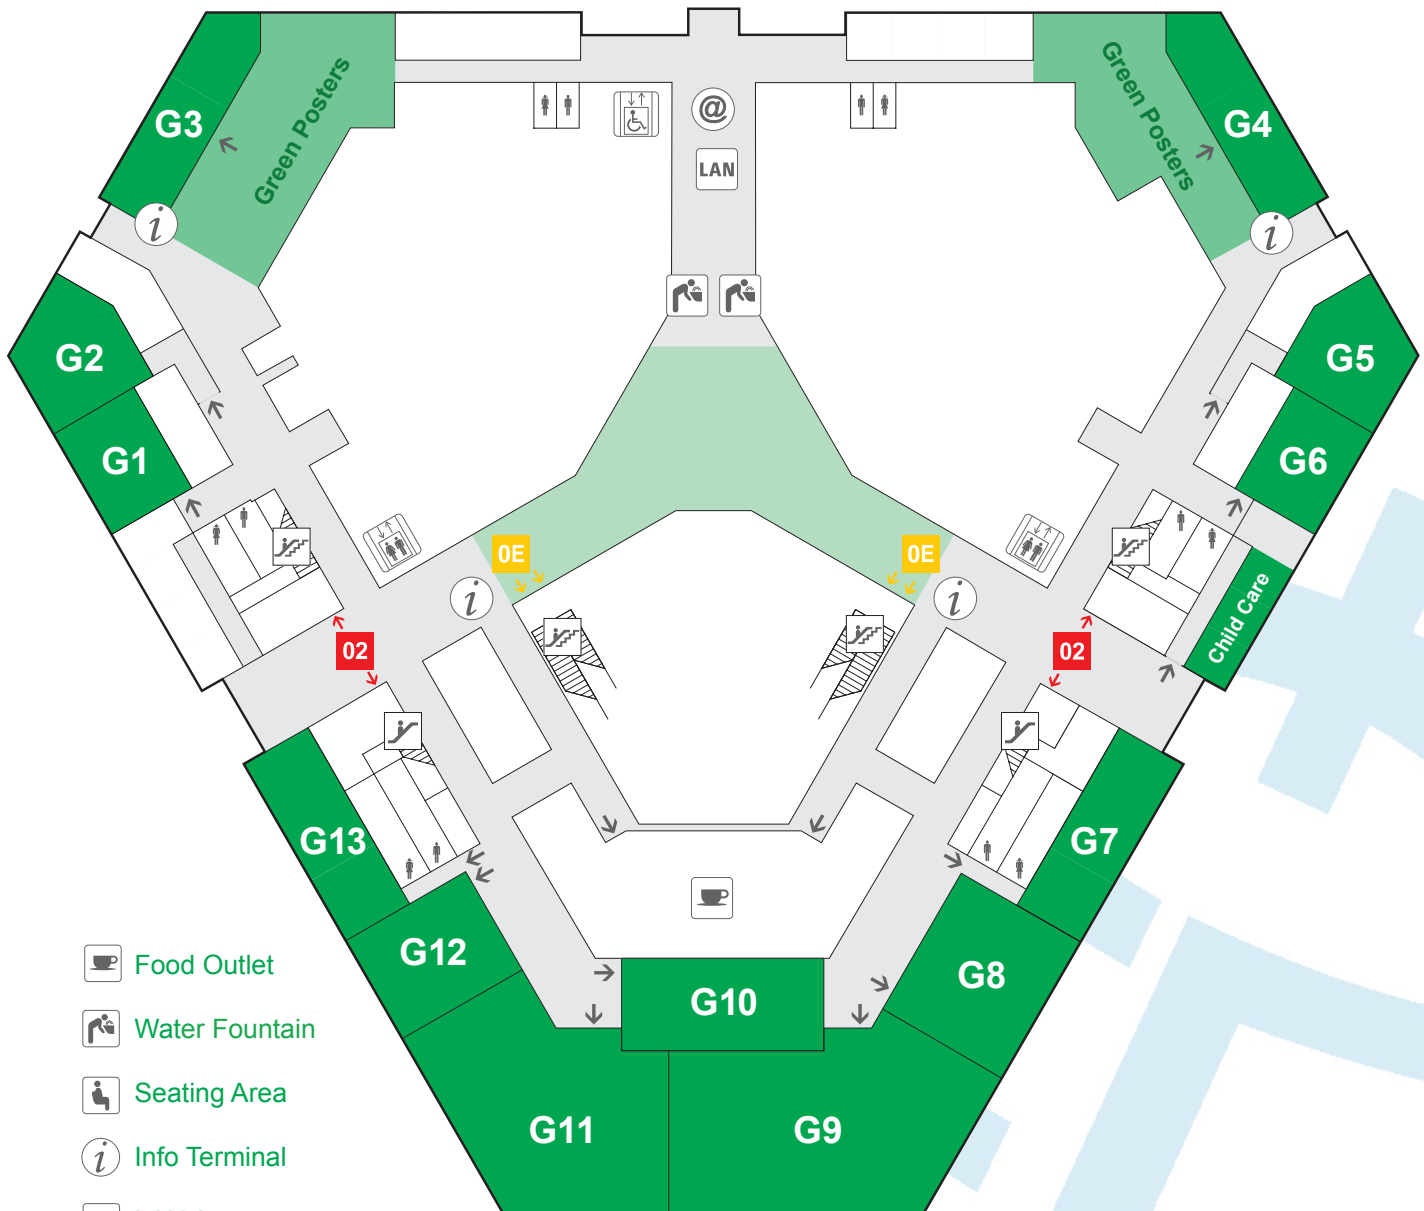

EGU General Assembly 2015

Green Level – First Floor

Exhibition | Green Posters

- Food Outlet
- Water Fountain
- Seating Area
- Info Terminal
- LAN Area
- Internet Terminals
- Escalator
- Elevator
- Restroom