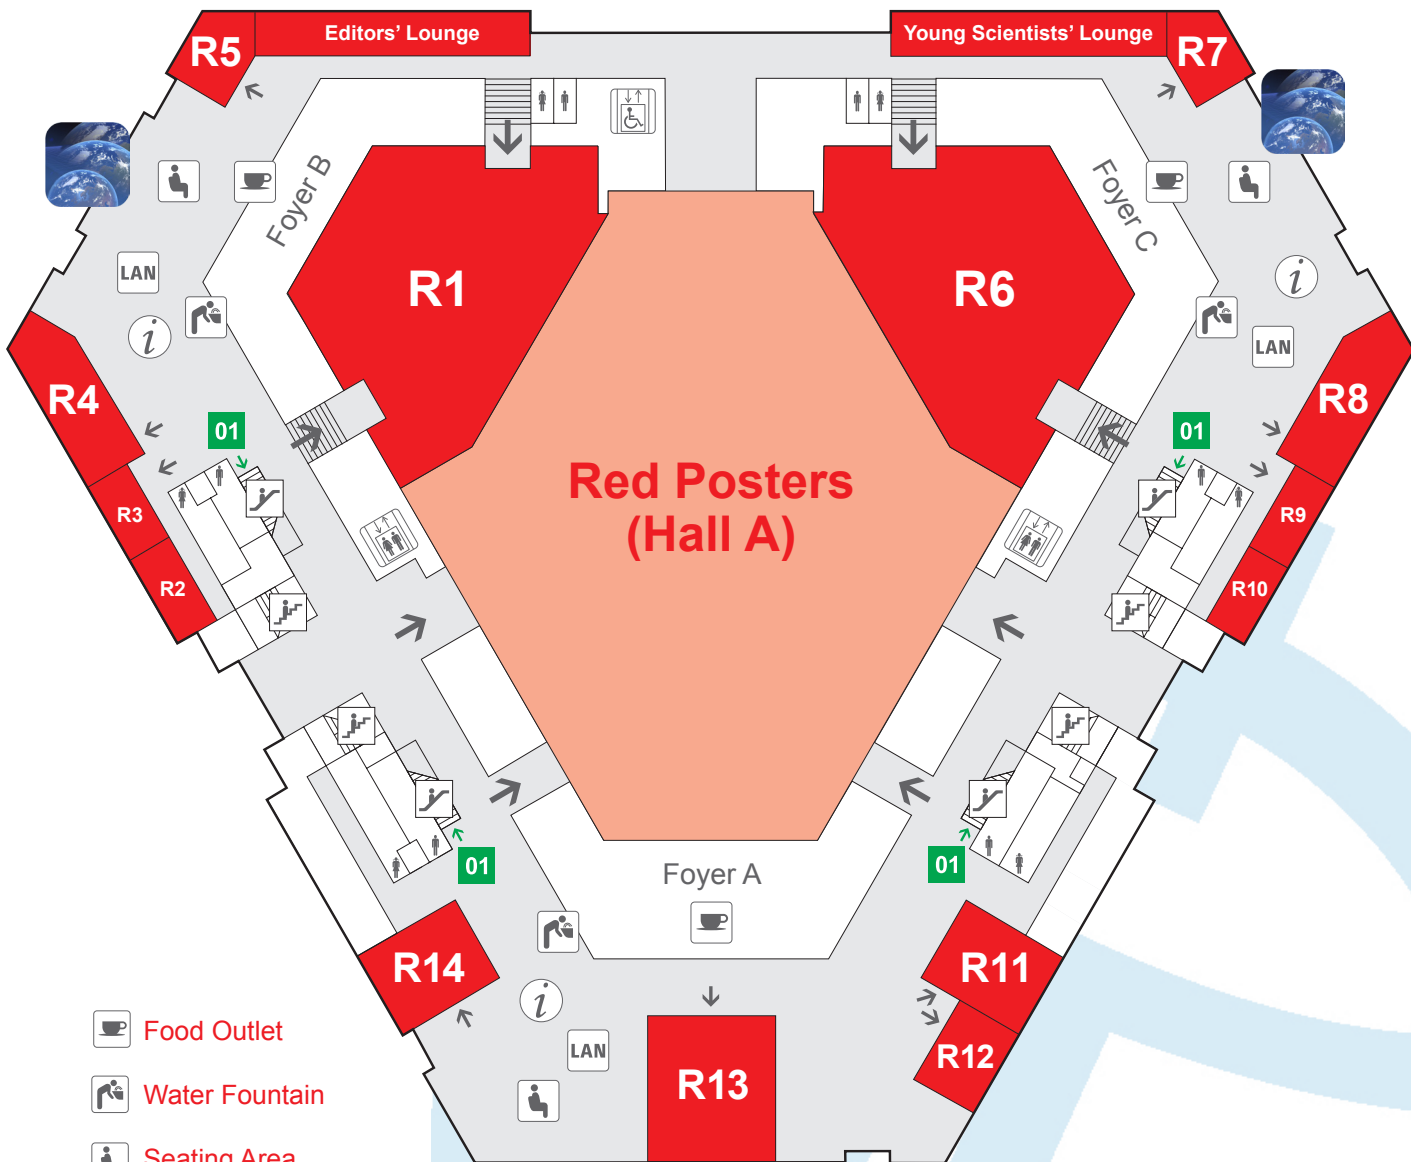

EGU General Assembly 2015

Red Level – Second Floor

Red Posters (Hall A)

- Food Outlet
- Water Fountain
- Seating Area
- Info Terminal
- LAN Area
- Internet Terminals
- Escalator
- Elevator
- Restroom

EXHIBITION SPOT