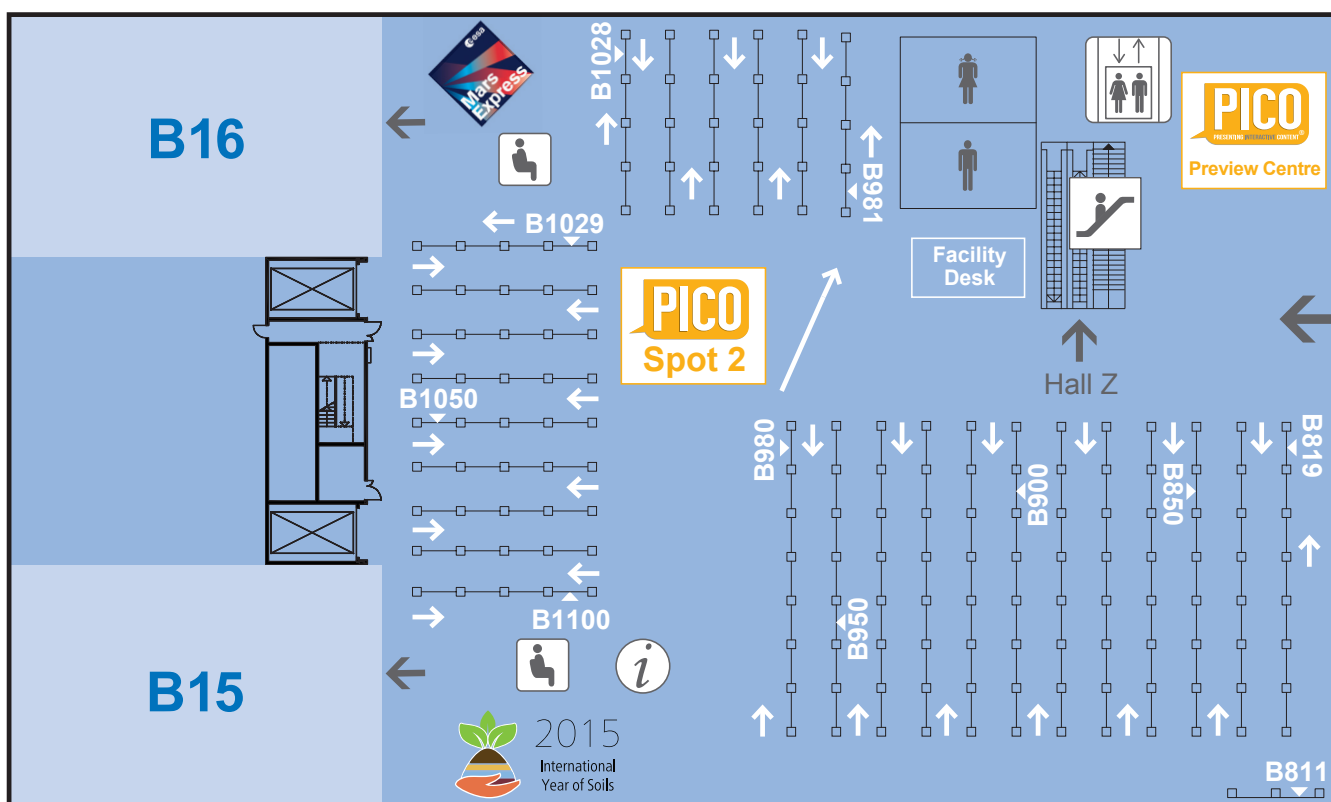

EGU General Assembly 2015

Blue Posters (Hall Y)

Blue Level – Basement

Posters B811 – B1100