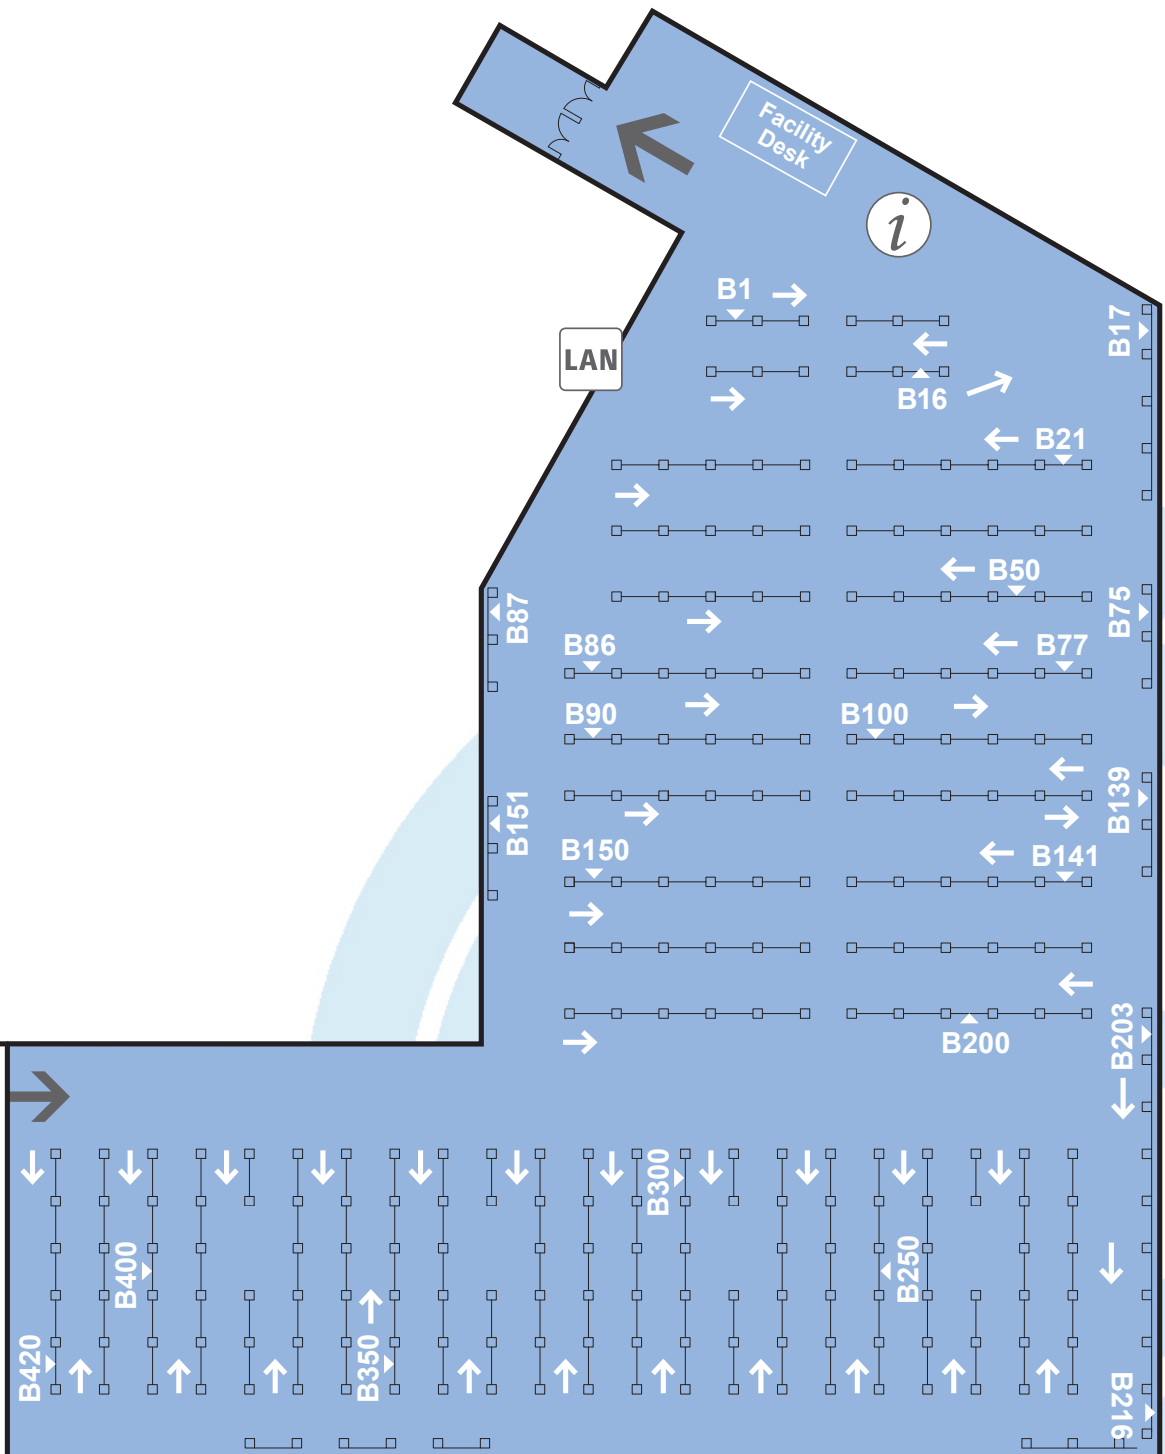

EGU General Assembly 2015

Blue Posters (Hall XL)

Blue Level – Basement

Posters B1 – B420