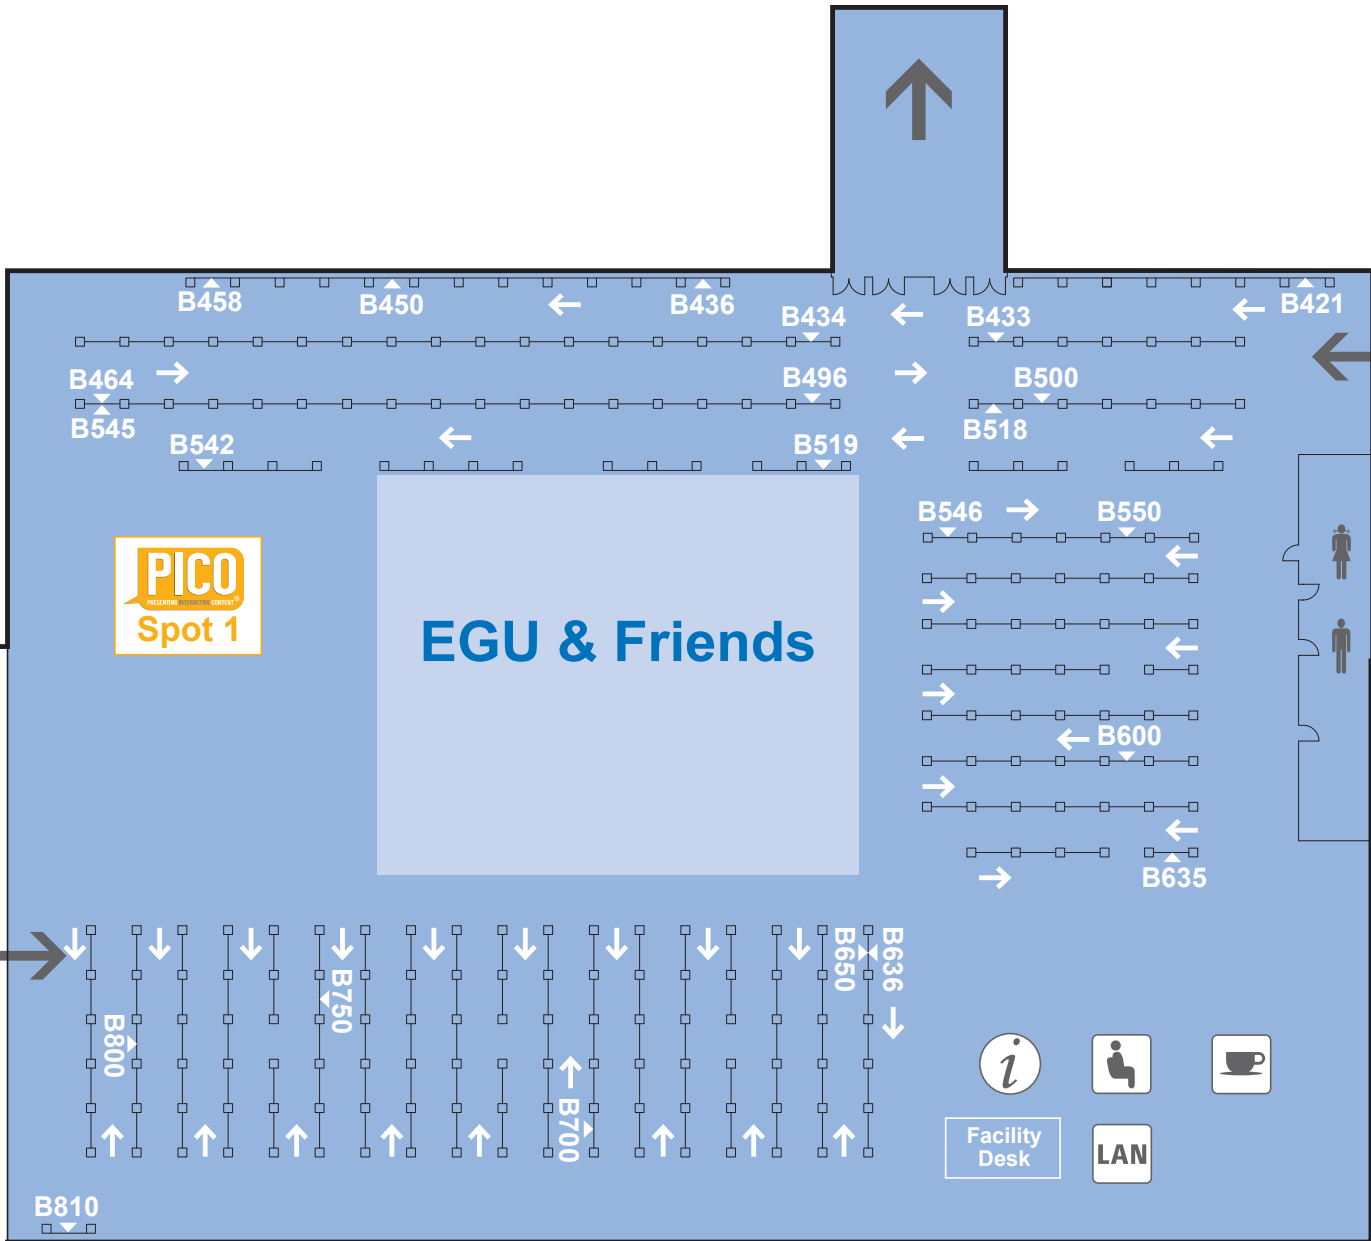

# Blue Posters (Hall X)

Blue Level – Basement

Posters B421 – B810